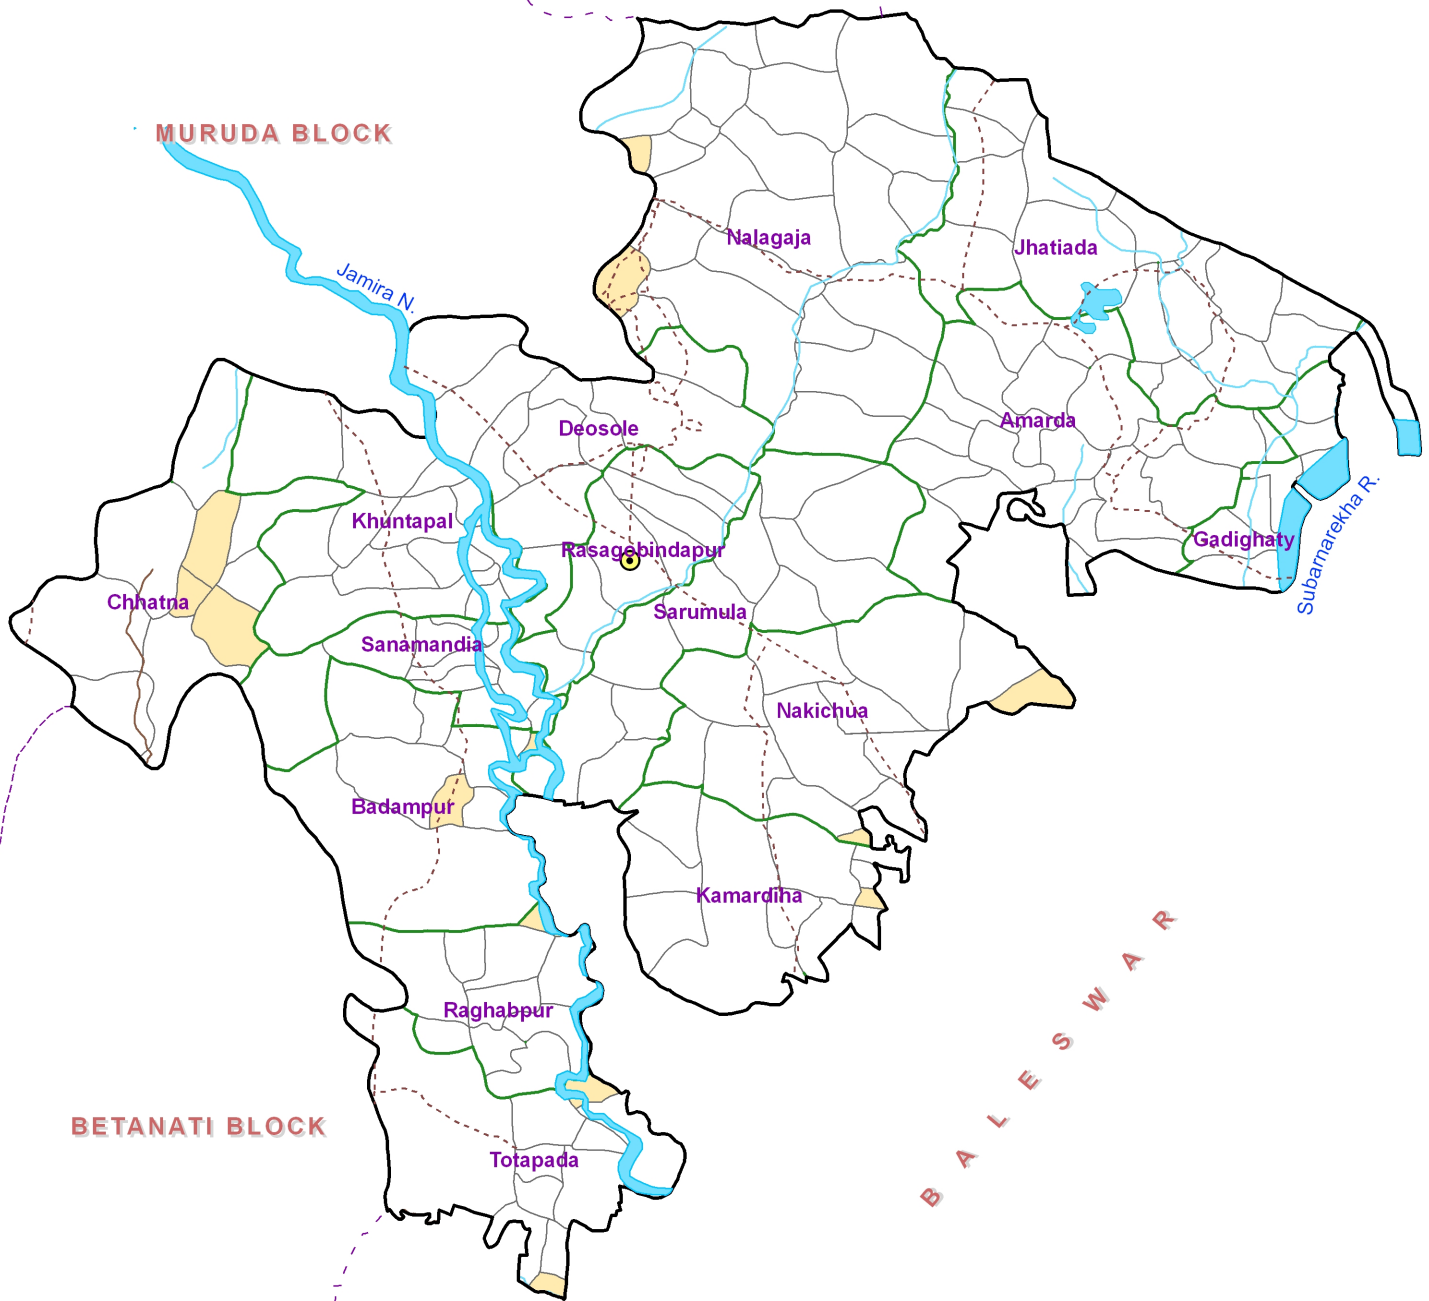

RASAGOBINDAPUR BLOCK MAYURBHANJ DISTRICT

WEST BENGAL

MURUDA BLOCK

BETANATI BLOCK

B A L E S W A R

Scale :

Map Composed By :
GIS Division,
NIC, Bhubaneswar

INDIA	ODISHA	MAYURBHANJ	LEGEND	
			<ul style="list-style-type: none"> Block Headquarter Nadi/Stream Nala River/Waterbody 	<ul style="list-style-type: none"> Other Road Block Boundary GP Boundary Village Boundary UI Village
			Data Source : LISS III Image & District Administration	